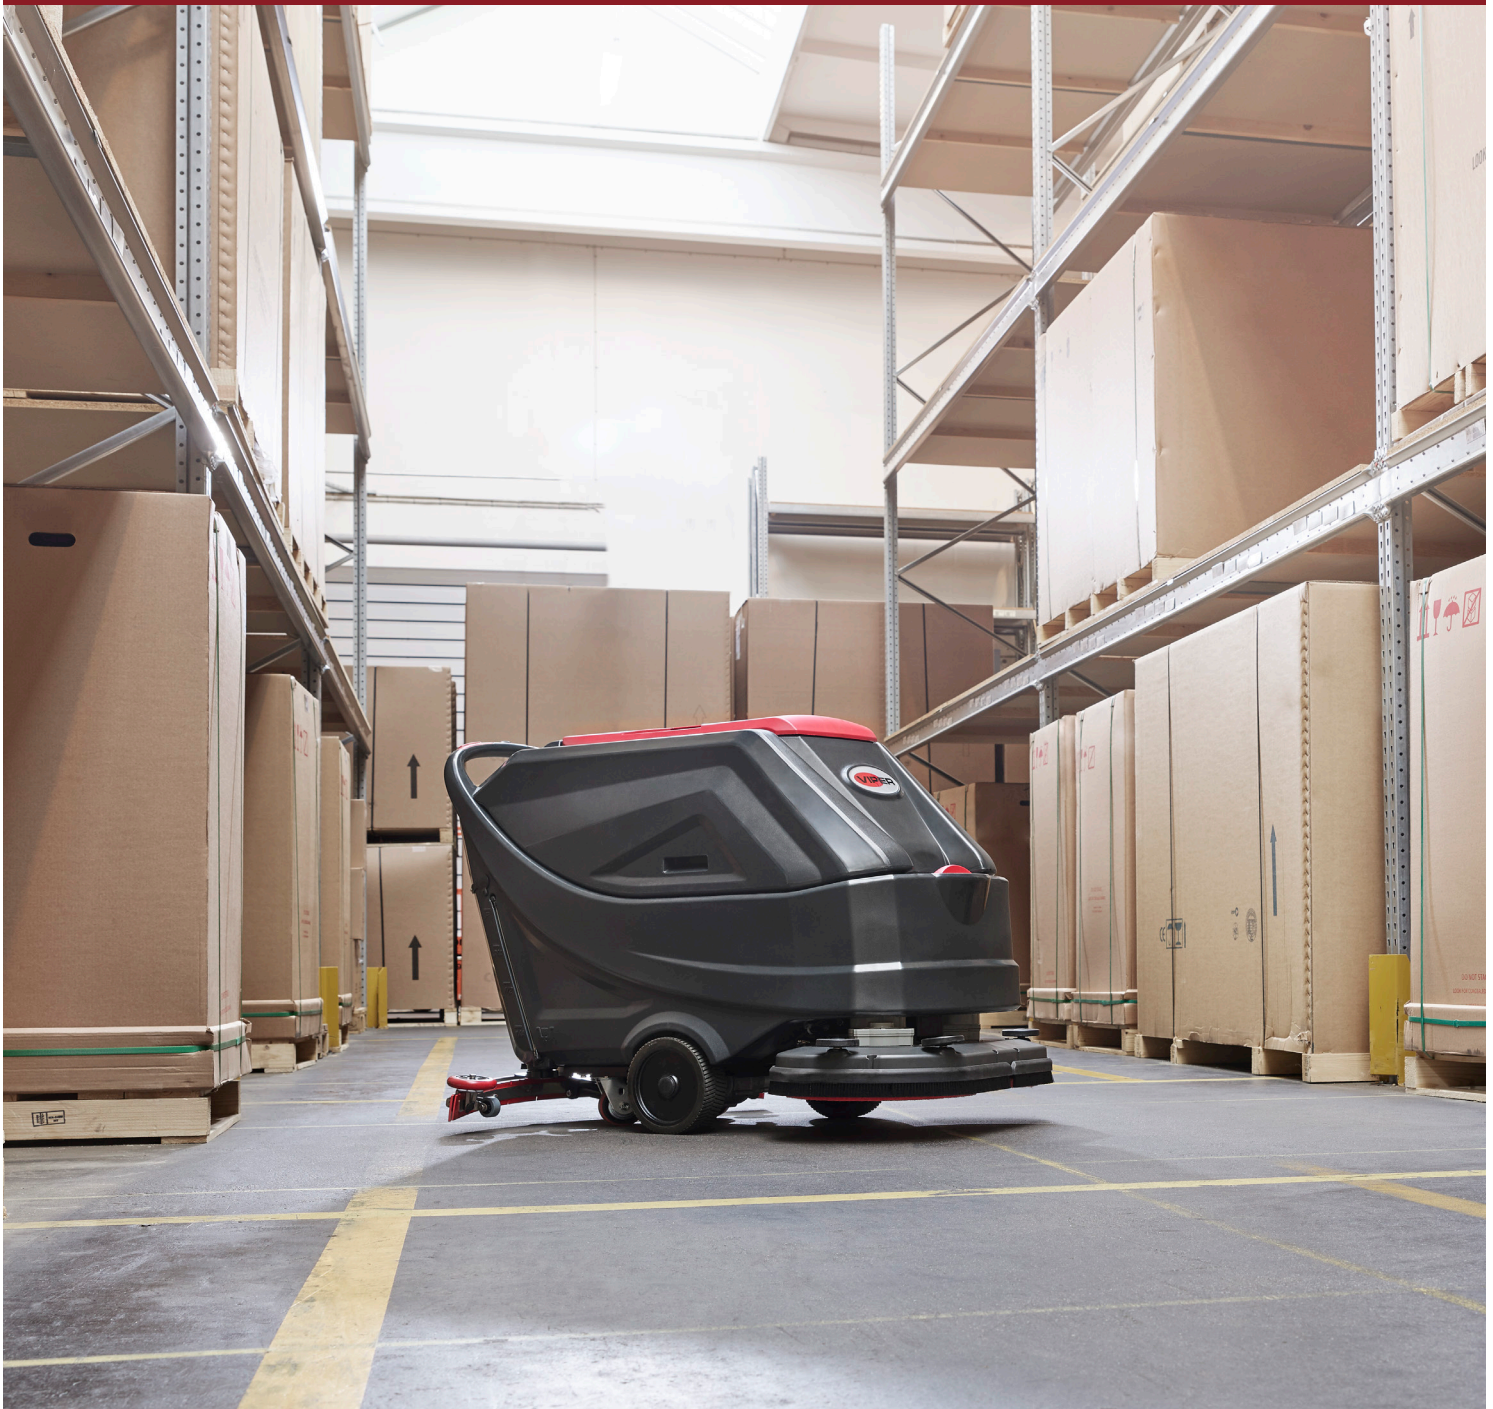

Ижевск (3412)26-03-58
Иркутск (395)279-98-46
Казань (843)206-01-48
Калининград (4012)72-03-81
Калуга (4842)92-23-67
Кемерово (3842)65-04-62
Киров (8332)68-02-04
Краснодар (861)203-40-90
Красноярск (391)204-63-61
Курск (4712)77-13-04
Липецк (4742)52-20-81
Киргизия (996)312-96-26-47

Магнитогорск (3519)55-03-13
Москва (495)268-04-70
Мурманск (8152)59-64-93
Набережные Челны (8552)20-53-41
Нижний Новгород (831)429-08-12
Новокузнецк (3843)20-46-81
Новосибирск (383)227-86-73
Омск (3812)21-46-40
Орел (4862)44-53-42
Оренбург (3532)37-68-04
Пенза (8412)22-31-16
Россия (495)268-04-70

Пермь (342)205-81-47
Ростов-на-Дону (863)308-18-15
Рязань (4912)46-61-64
Самара (846)206-03-16
Санкт-Петербург (812)309-46-40
Саратов (845)249-38-78
Севастополь (8692)22-31-93
Симферополь (3652)67-13-56
Смоленск (4812)29-41-54
Сочи (862)225-72-31
Ставрополь (8652)20-65-13
Казахстан (772)734-952-31

Сургут (3462)77-98-35
Тверь (4822)63-31-35
Томск (3822)98-41-53
Тула (4872)74-02-29
Тюмень (3452)66-21-18
Ульяновск (8422)24-23-59
Уфа (347)229-48-12
Хабаровск (4212)92-98-04
Челябинск (351)202-03-61
Череповец (8202)49-02-64
Ярославль (4852)69-52-93

<https://viper.nt-rt.ru> || vri@nt-rt.ru

AS6690T/AS7690T/AS7190TO SCRUBBER DRYER

A new generation of
high-performance scrubbers
– optimal productivity and consistent results