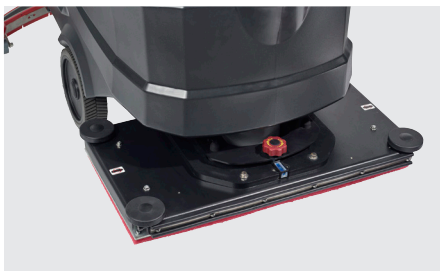

A more convenient solution for fast, easy, and effective floorcare

The VIPER AS6690T/AS7690T/AS7190TO are walk-behind scrubber dryers that prioritize smart performance, simple design, and user-friendly operation in medium- to large-sized areas. The AS6690T and AS7690T are both equipped with dual-brush decks for fast, effective cleaning, while the AS7190TO uses an orbital scrub deck for intensive multidirectional floorcare.

Each is an ideal solution for facility-managers and contract cleaners who need impressive results in hard-floor areas, whether they're performing routine cleaning, heavy-duty scrubbing, or stripping (orbital version) the surface entirely.

Key features include:

- Intuitive control of all functions with control panel and LCD display
- Eco and Silent modes result in reduced cost and greater daytime productivity (all models)
- Floor-preparation mode enables chemical-free stripping for faster restoration processes (AS7190TO only)
- Traction motor for easier, more ergonomic operation over longer periods
- Easy daily maintenance with convenient, tool-free access to all cleaning components, battery, and tank

Orbital scrubber for floor cleaning or coat stripping (AS7190TO)