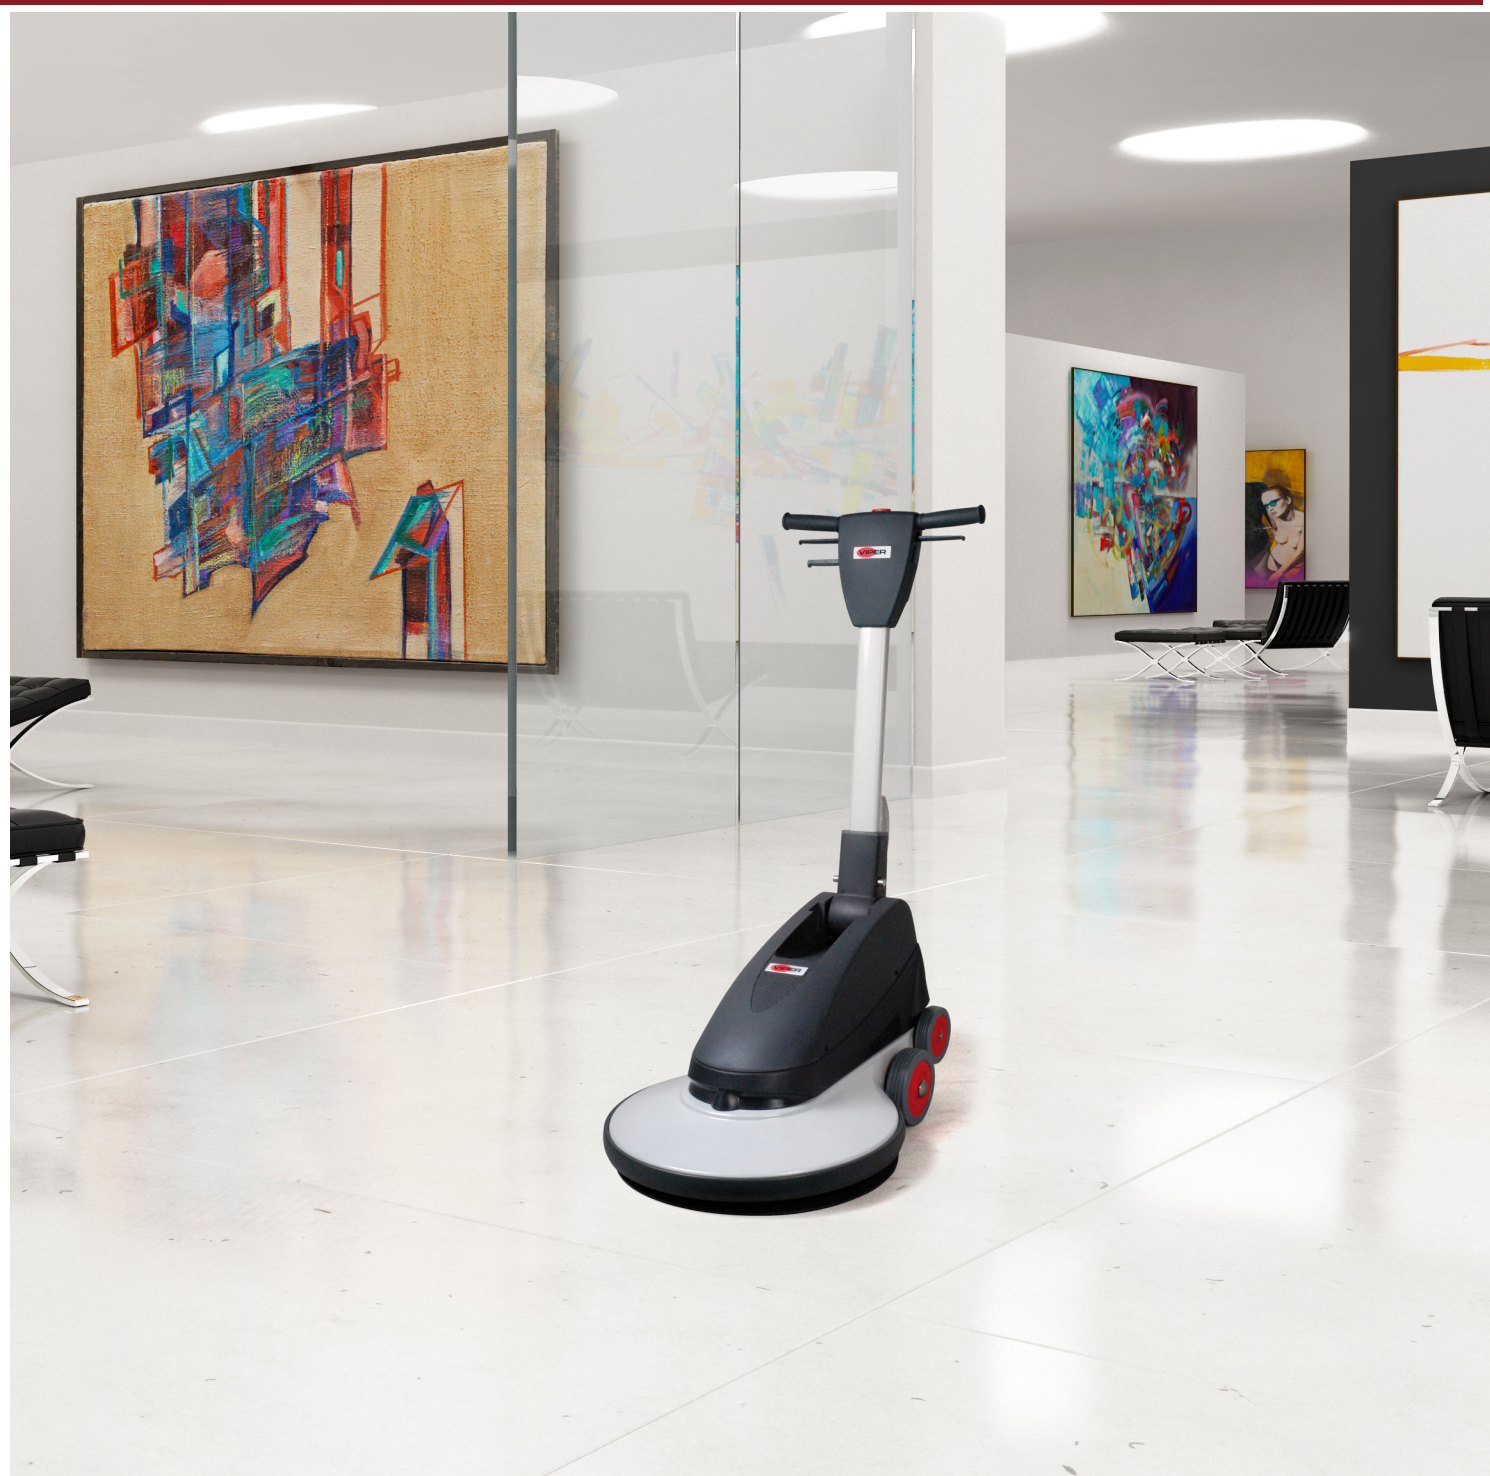

<https://viper.nt-rt.ru> || vri@nt-rt.ru

DR1500 H

Keep on shining
- effective burnisher for long-lasting shine and polish

Maintaining and polishing to perfection

The VIPER DR1500H is an ultra high speed burnisher, designed to cover large areas with less maintenance costs. It is used for long-lasting shine to hard floors or for polishing and maintaining floors in medium-duty applications.

- Ergonomic adjustable handle for a good working position
- High maneuverability with large wheels
- Safety lock-out switch

The burnisher is robust, reliable and service friendly. The ergonomic design makes it easy to spray clean hard floors in a good working position for the operator.